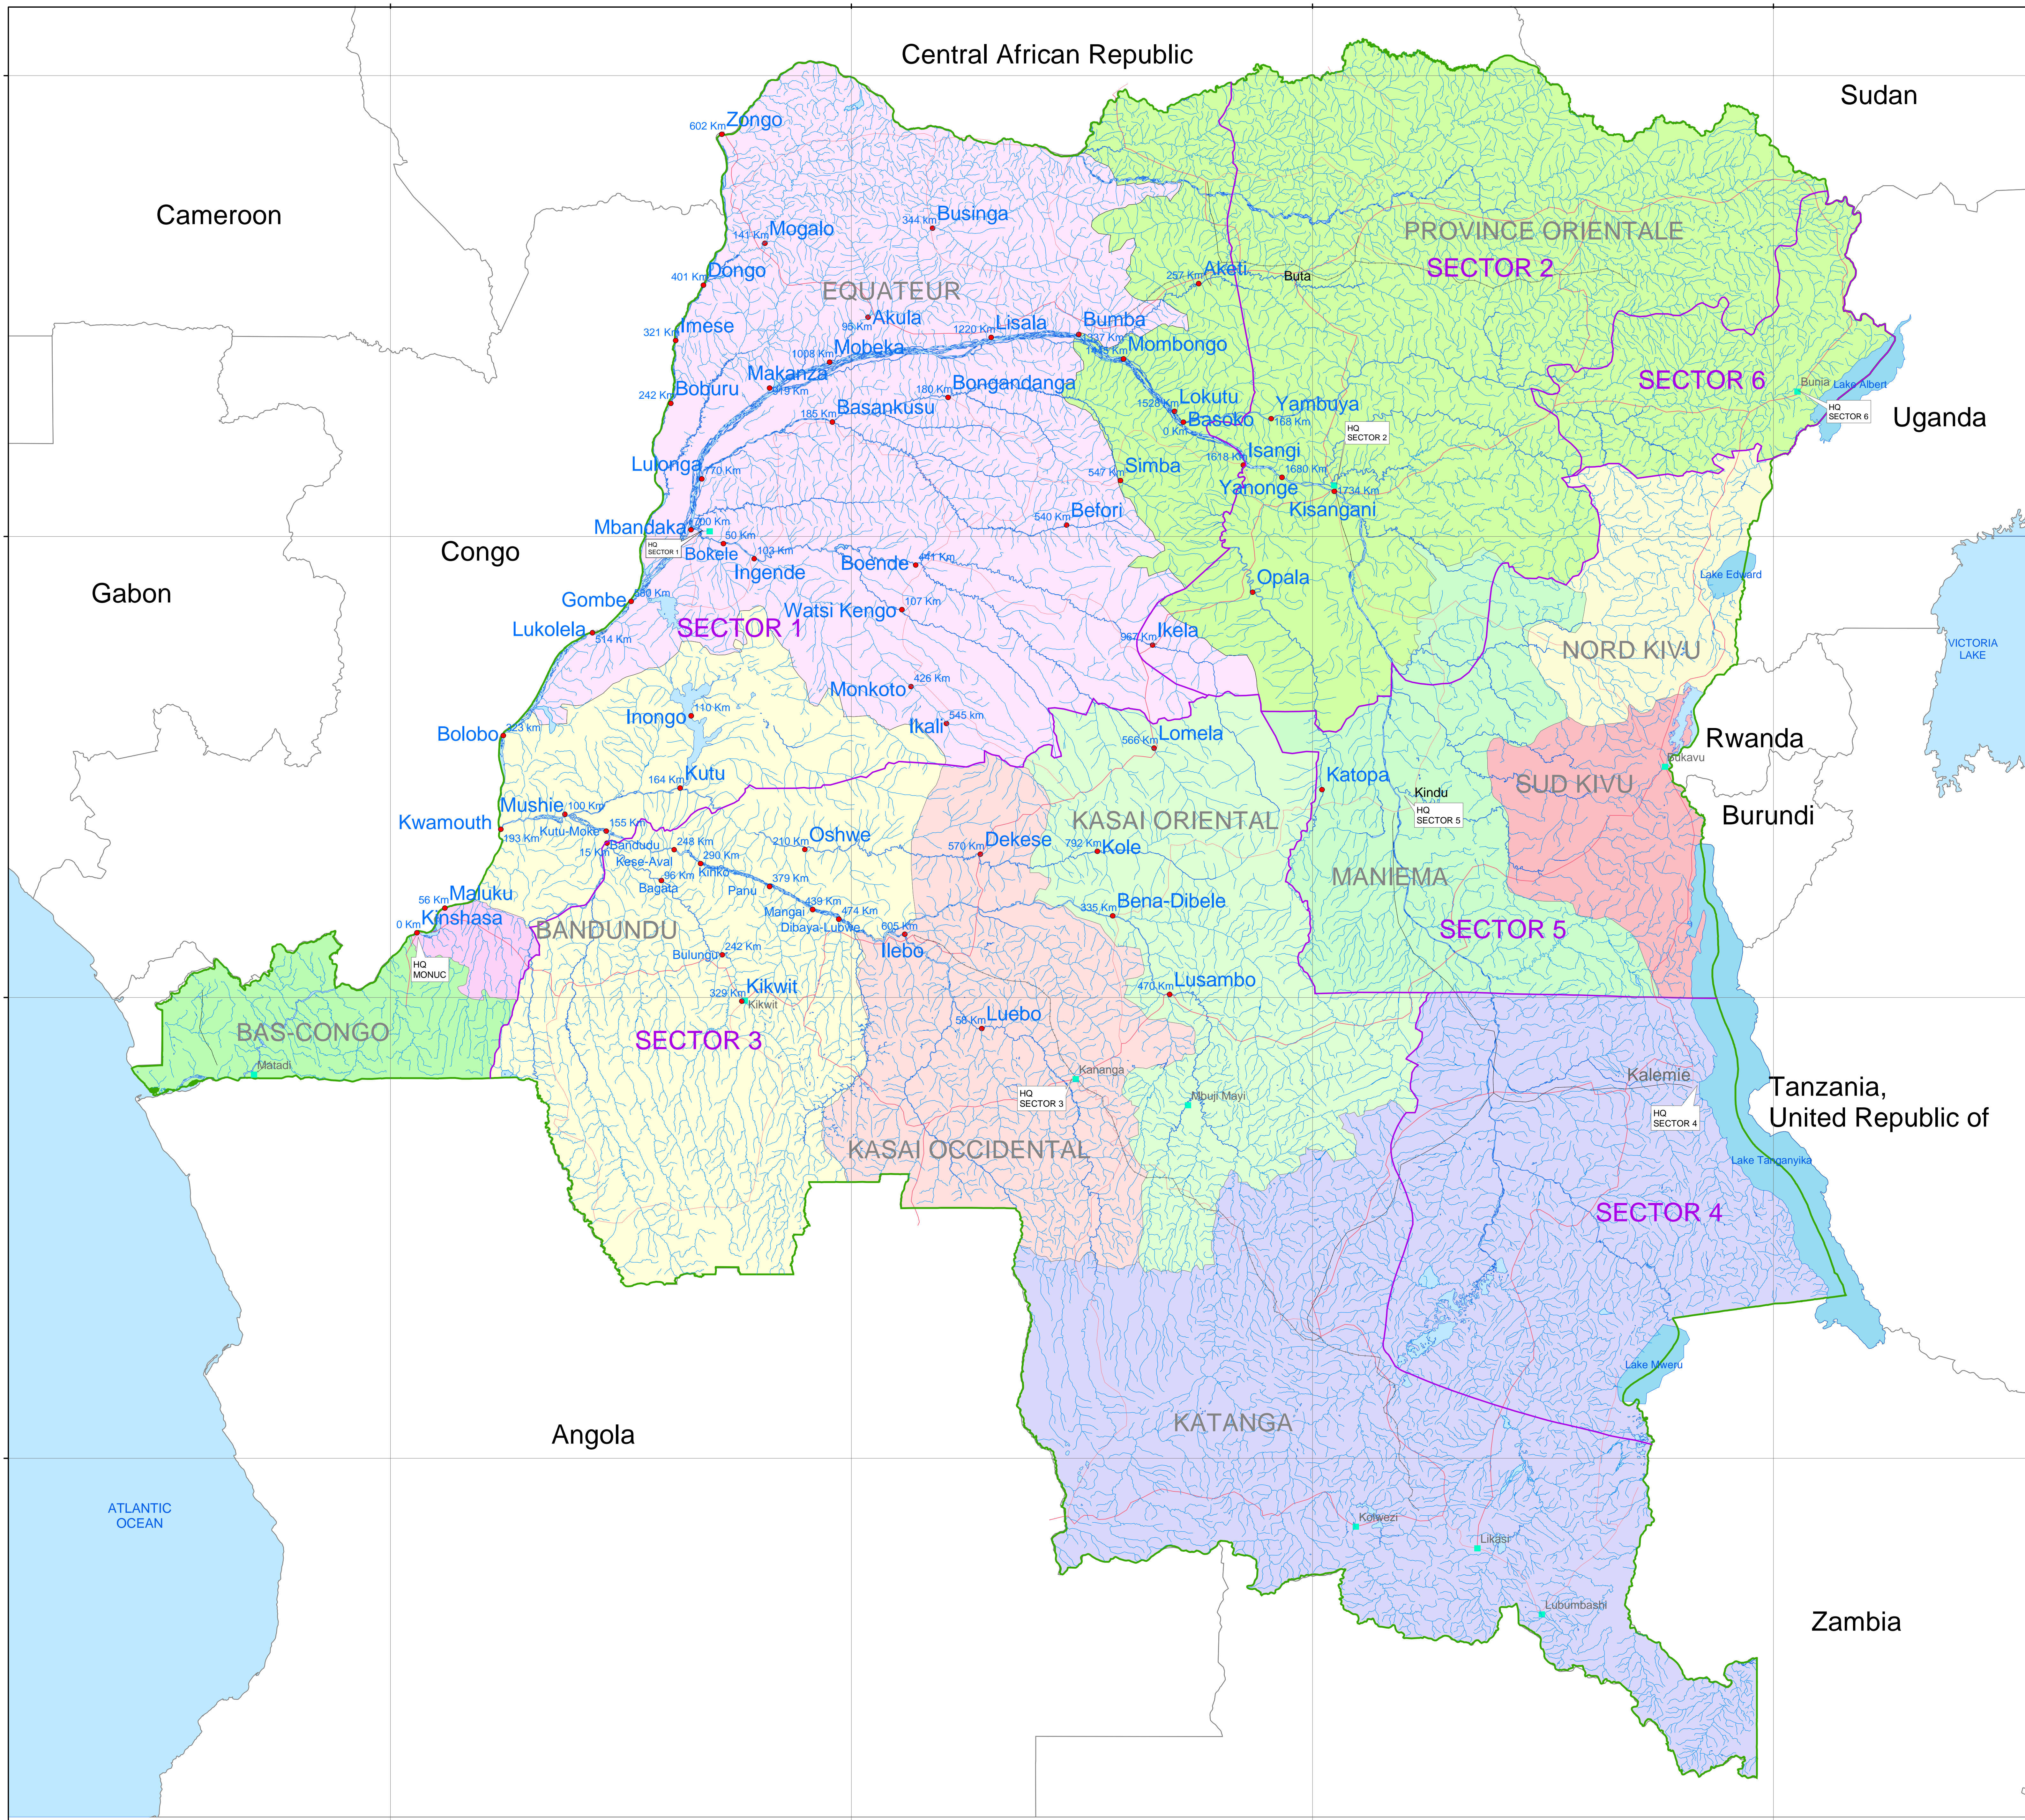

# DEMOCRATIC REPUBLIC OF CONGO

## HYDROGRAPHIC MAP

LEGEND	
	PORTS IN RIVERS
	MAJOR CITIES
ROADS AND RAILWAYS	
	Main railways
	Main roads
	Other railways
	Other roads
RIVERS	
	RIVERS
BOUNDARIES	
	DRC BOUNDARY
	HYDROGRAPHY
	COUNTRIES